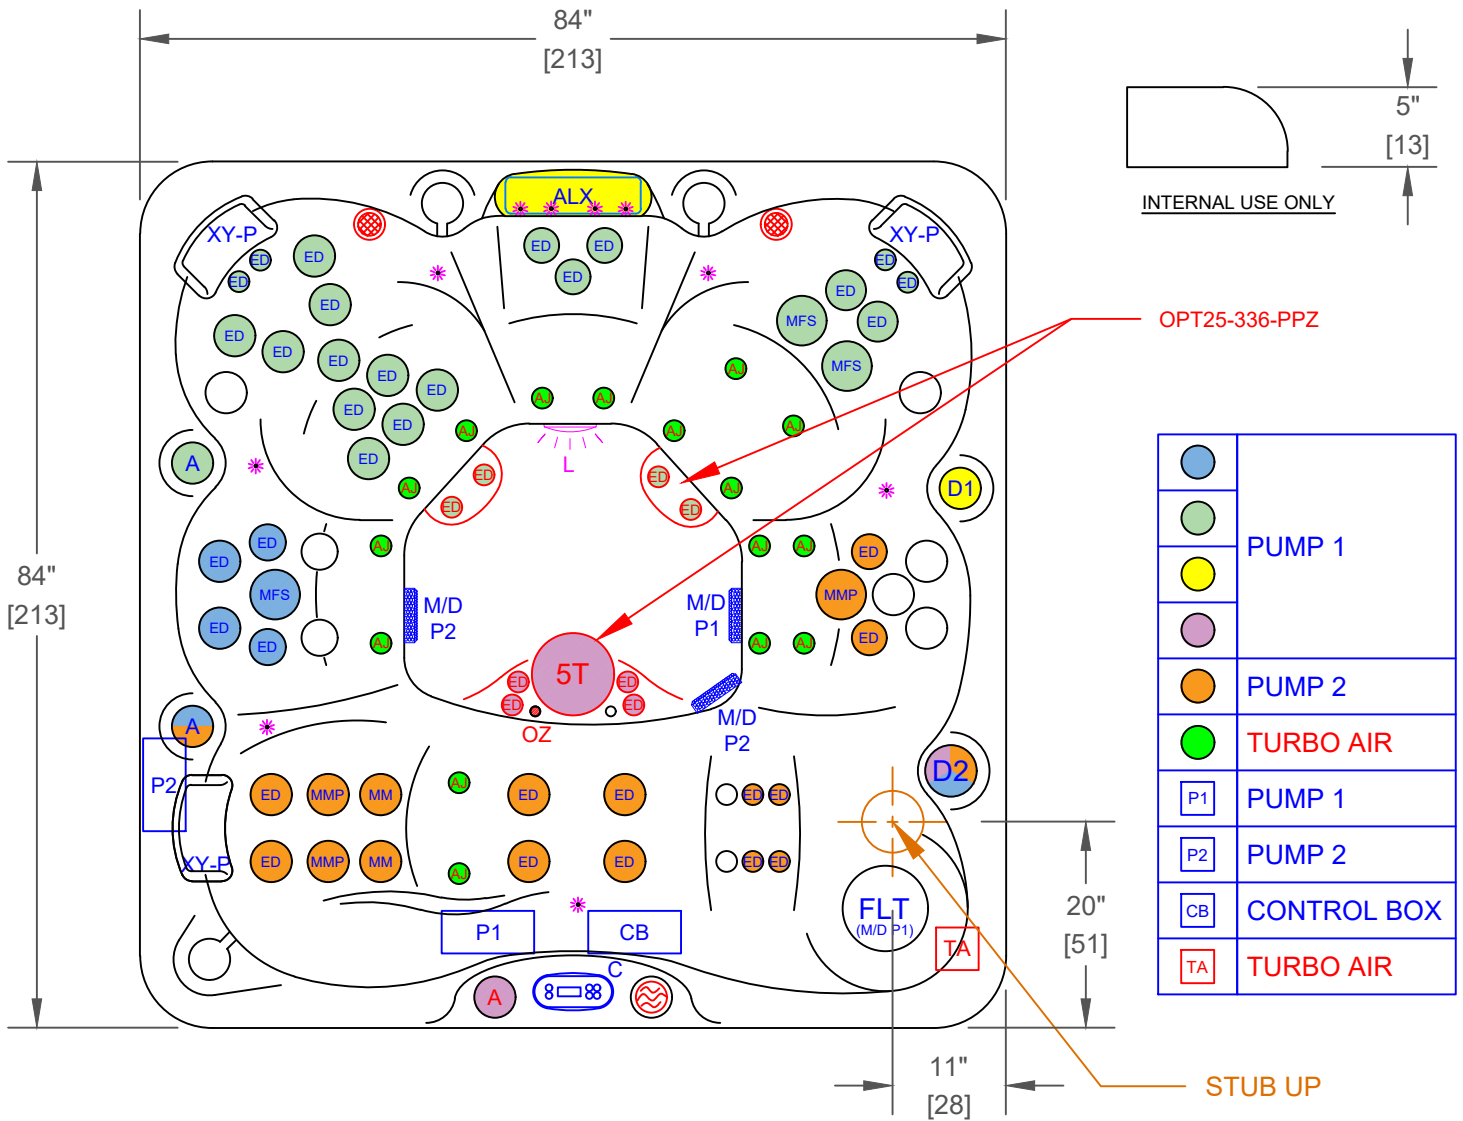

NOTES:
 1. DUE TO OUR CONTINUOUS IMPROVEMENT PROGRAM, ALL MODELS AND SPECIFICATIONS ARE SUBJECT TO CHANGE WITHOUT NOTICE.

	PUMP 1
	PUMP 2
	TURBO AIR
	PUMP 1
	PUMP 2
	CONTROL BOX
	TURBO AIR

PPZ-743L - LEGEND			
SYMB.	DESCRIPTION	PART NUMBER	QTY.
2D	2" CLUSTER STORM DIRECTIONAL VELOCITY	PLUCS2441009S-CDCL	35
4R	4" POLY STORM ROTO VELOCITY	PLUCS2443029SS-CDCL	3
3DR	3" MINI STORM TWISTER VELOCITY	PLUCS2442009SS-CDCL	2
3M	3" MINI STORM MASSAGE DIRECTIONAL VELOCITY	PLUCS2442059S-CDCL	3
A	VELOCITY AIR CONTROL VALVE	PLUCS6603709-CDCL	3
D2	VELOCITY 2" WATER DIVERTER VALVE	PLUCS6053309-CDCL	1
ALX	LED WATERFALL WITH VALVE		1
FLT	50 SQ. FT. BIO-CLEAN FILTER WITH TELEWEIR	PLU510-9559-CDCL	1
M/D	MAIN DRAIN		3
XY-P	TEXTURED Y-PILLOW (WHITE)		3
C	TP500		1
L	5" MULTI COLORED LED LIGHT		1
*	PERIMETER LED LIGHTING		1
P1	HIGH PERFORMANCE PUMP 6.0 BHP		1
P2	HIGH PERFORMANCE PUMP 4.0 BHP		1
CB	CONTROL BOX WHISPER HOT™ HEATING SYSTEM		1

PROPRIETARY AND CONFIDENTIAL THE INFORMATION CONTAINED IN THIS DRAWING IS THE SOLE PROPERTY OF CAL SPAS. ANY REPRODUCTION IN PART OR AS A WHOLE WITHOUT THE WRITTEN PERMISSION OF CAL SPAS IS PROHIBITED.		 CAL SPAS INC. 1462 EAST NINTH STREET, POMONA, CA 91766	
SPECIFICATIONS		TITLE	JET LAYOUT - 113S
DIMENSION (in)	84"x84"x37"	LINE	PATIO PLUS
DIMENSION (cm)	213x213x94	MODEL	2024 SPA LINE
DRY WEIGHT	800 LBS [363 Kg]	NUM	PPZ-743L
FILLED WEIGHT	4340 LBS [1969 Kg]	DWG NO.	CS003439
WATER CAP.	425 GAL [1609 L]	SCALE	NTS
		REV	A
		SHEET 1 OF 1	